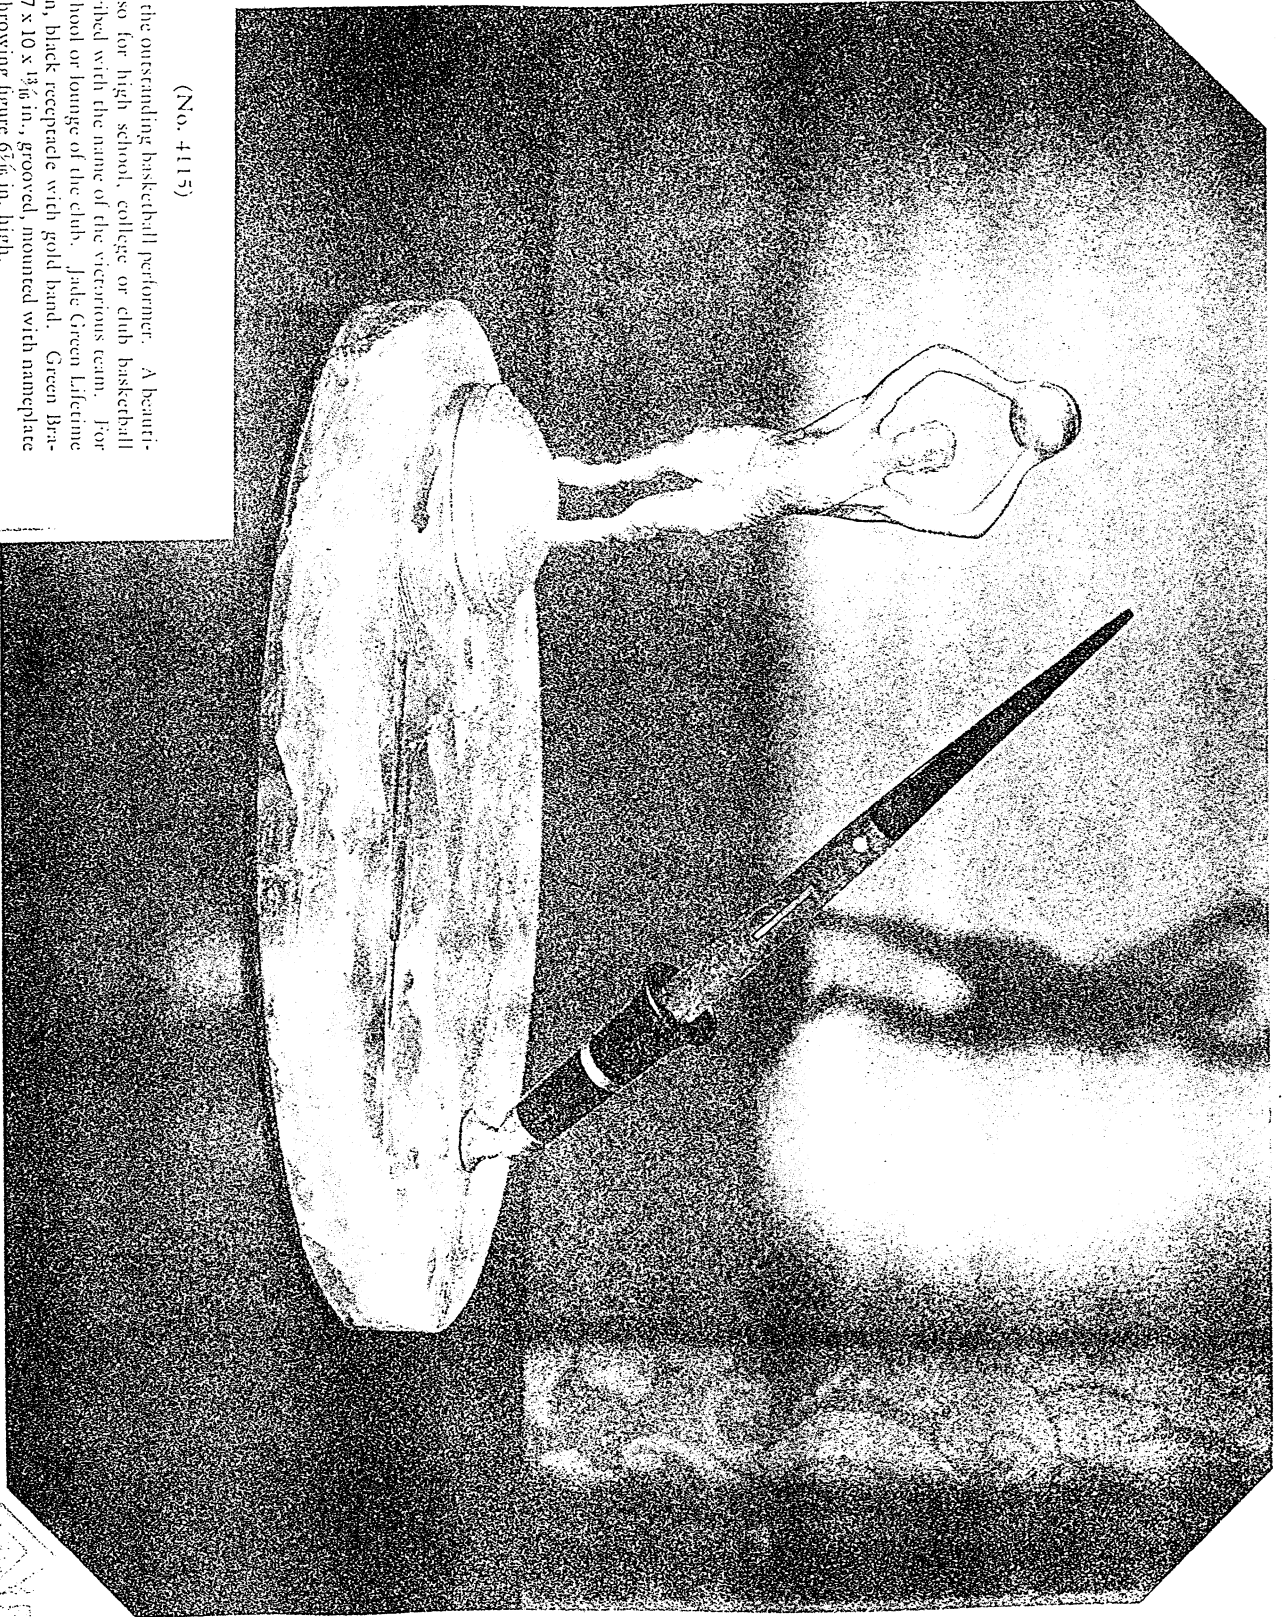

FOR the desk of the outstanding basketball performer. A beautiful trophy also for high school, college or club basketball tournaments, inscribed with the name of the victorious team. For the office of the school or lounge of the club. Jade Green Lifetime Desk Fountain-pen, black receptacle with gold band. Green Brazilian Onyx base, 7 x 10 x 1 1/16 in., grooved with gold plate for engraving. Throwing figure 6 5/16 in. high.

Bronze, List price $42
Silver, List price $43
Gold, List price $44

(No. 4115)